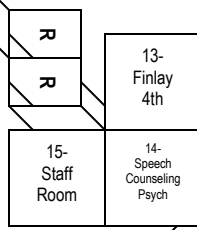

# Lone Tree School Beale AFB, CA

Main campus  
In lawn

**BEALE HIGHWAY**

**TANNEN WAY**

A/B Building  
In parking lot

By Picnic Bench

No gas on campus